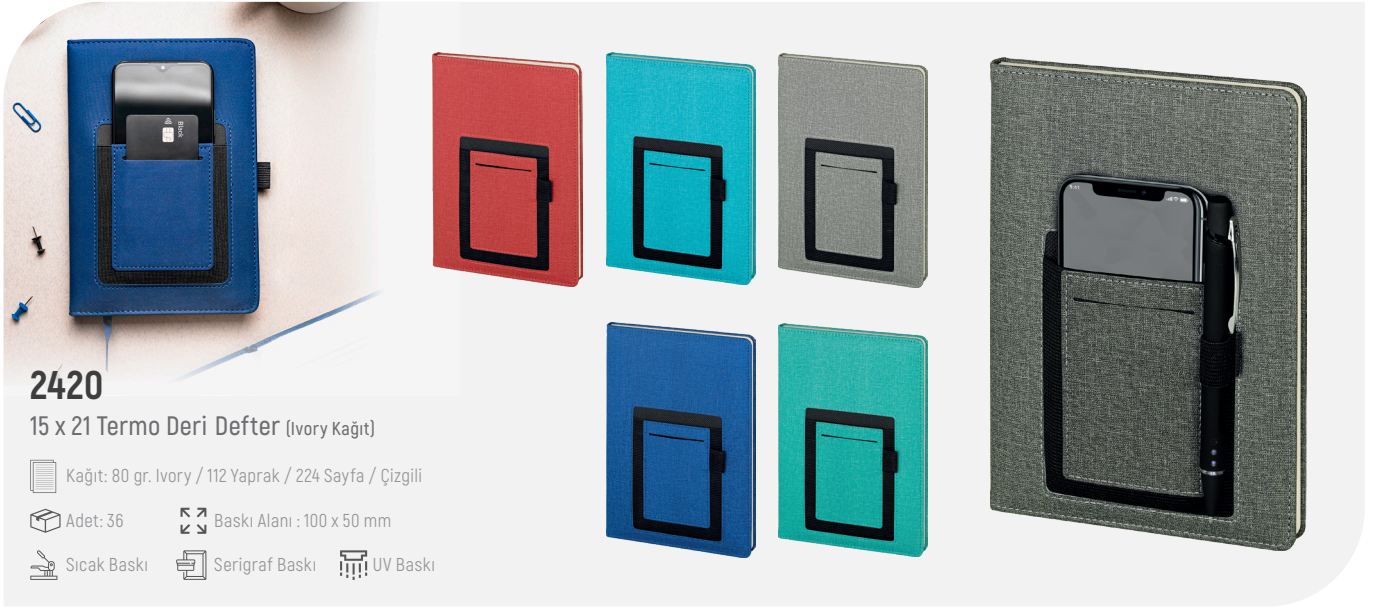

2420

15 x 21 Termo Deri Defter (Ivory Kağıt)

Kağıt: 80 gr. Ivory / 112 Yaprak / 224 Sayfa / Çizgili

Adet: 36

Baskı Alanı : 100 x 50 mm

Sıcak Baskı

Serigraf Baskı

UV Baskı